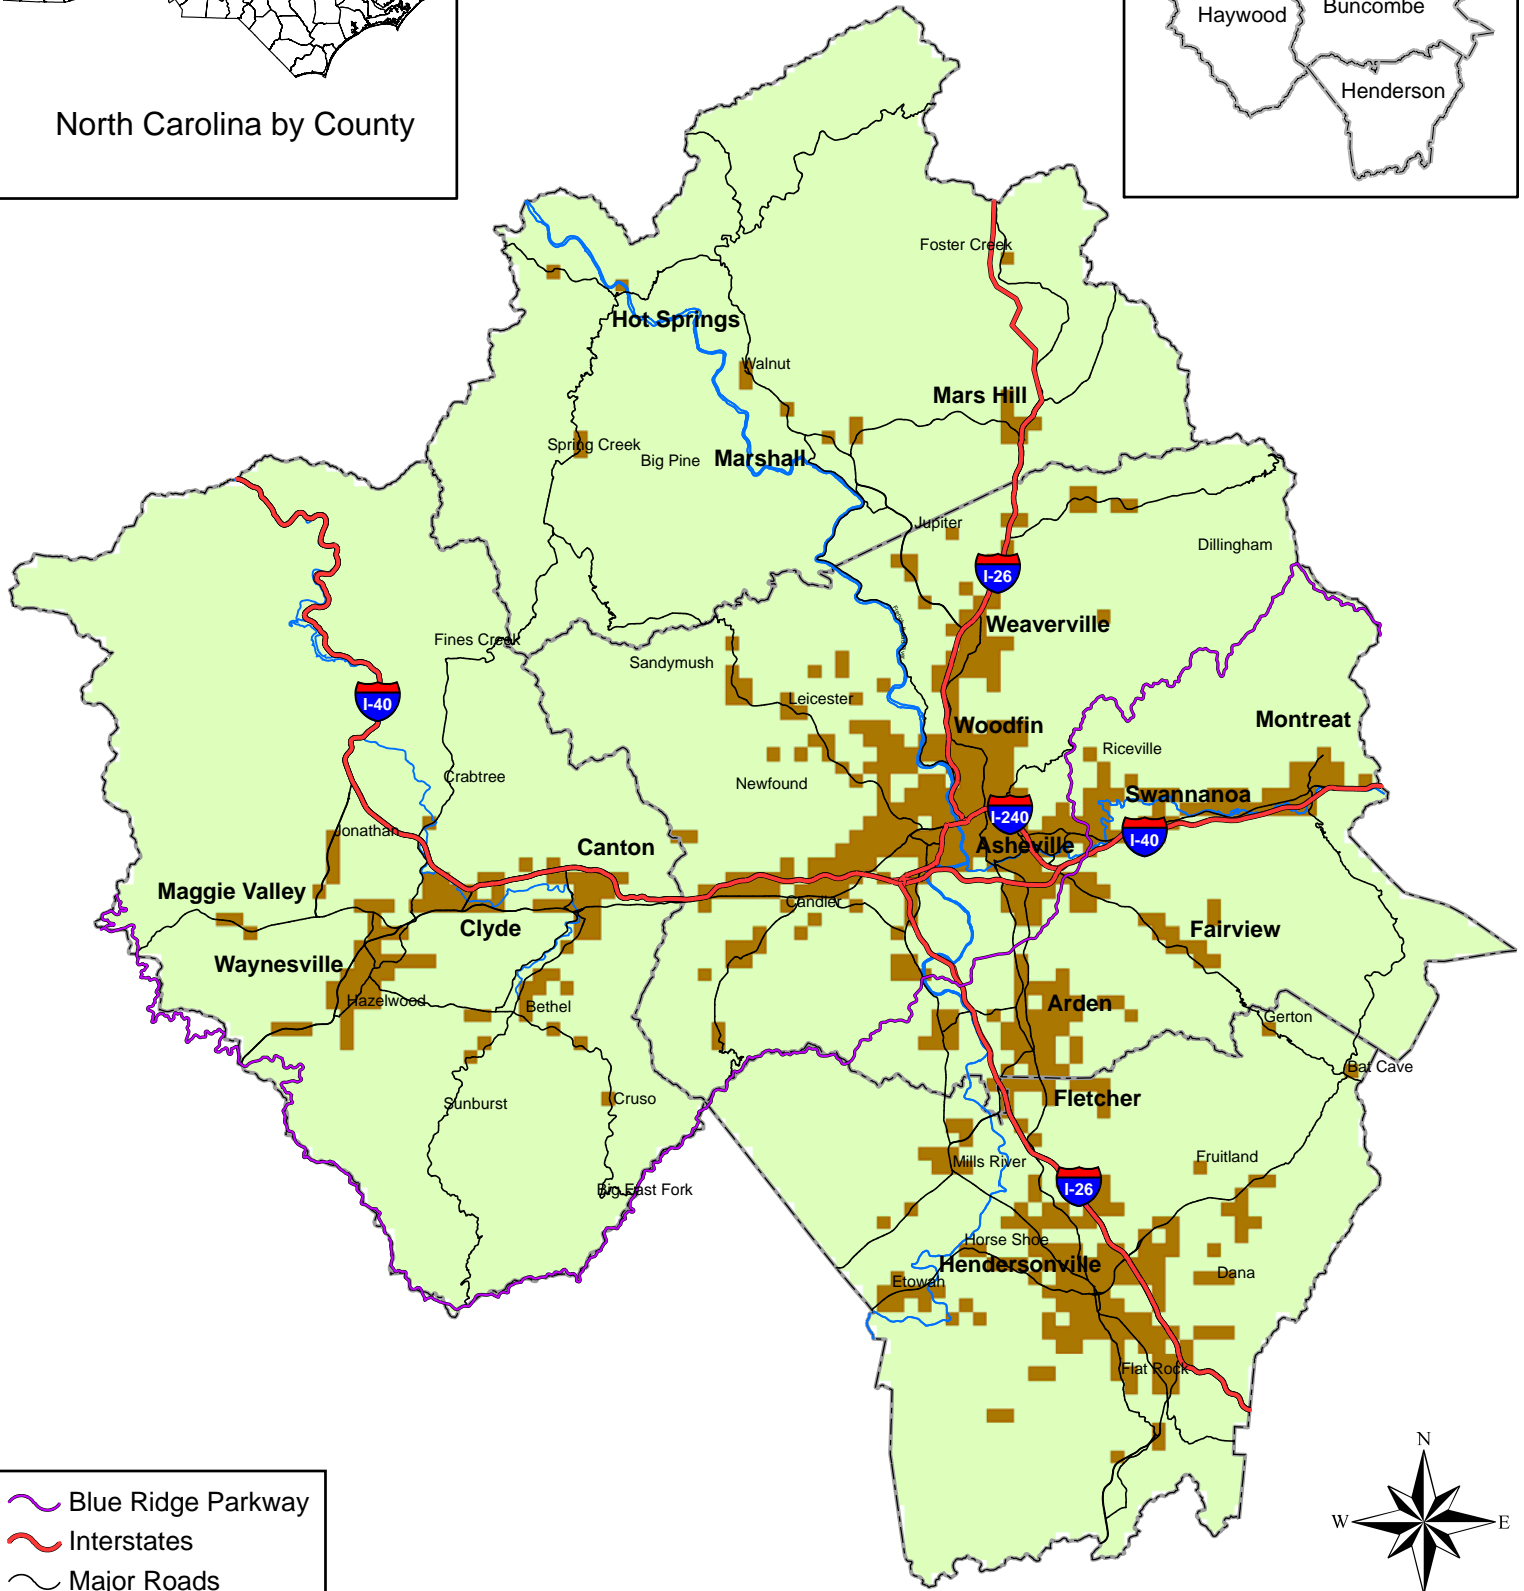

## The Four-County Study Region Rural-Urban Edge

North Carolina by County

Legend:

- Blue Ridge Parkway
- Interstates
- Major Roads
- Major Rivers
- County Boundaries
- Rural-Urban Edge**
- Rural
- Urban

Rural\_Urban Edge data was derived from the Oak Ridge National Laboratory (ORNL) LandScan 1km population data.