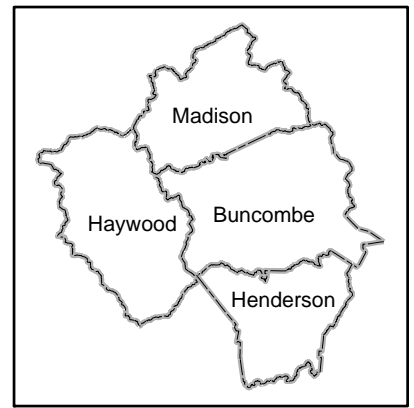

## The Four-County Study Region Rural-Urban Edge

North Carolina by County

Legend:

- Blue Ridge Parkway
- Interstates
- Major Roads
- Major Rivers
- County Boundaries
- Rural-Urban Edge**
- Rural
- Urban

Rural\_Urban Edge data was derived from the Oak Ridge National Laboratory (ORNL) LandScan 1km population data.