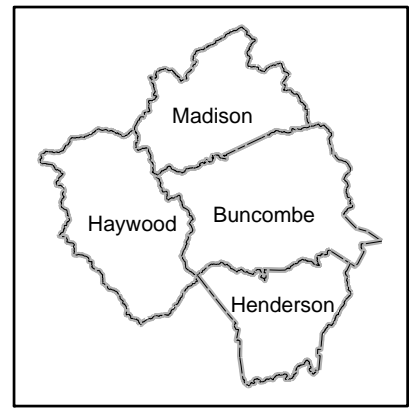

Farmland Values Project

The Four-County Study Region
Community Mapping Activity
Proportional Circles - Scenic

North Carolina by County

- Blue Ridge Parkway
- Interstates
- Major Roads
- Major Rivers
- County Boundaries

Places of Importance Scenic Value

- 5 (High)
- 4
- 3
- 2
- 1 (Low)

Scenic value data was collected from a community mapping activity with residents from the region.