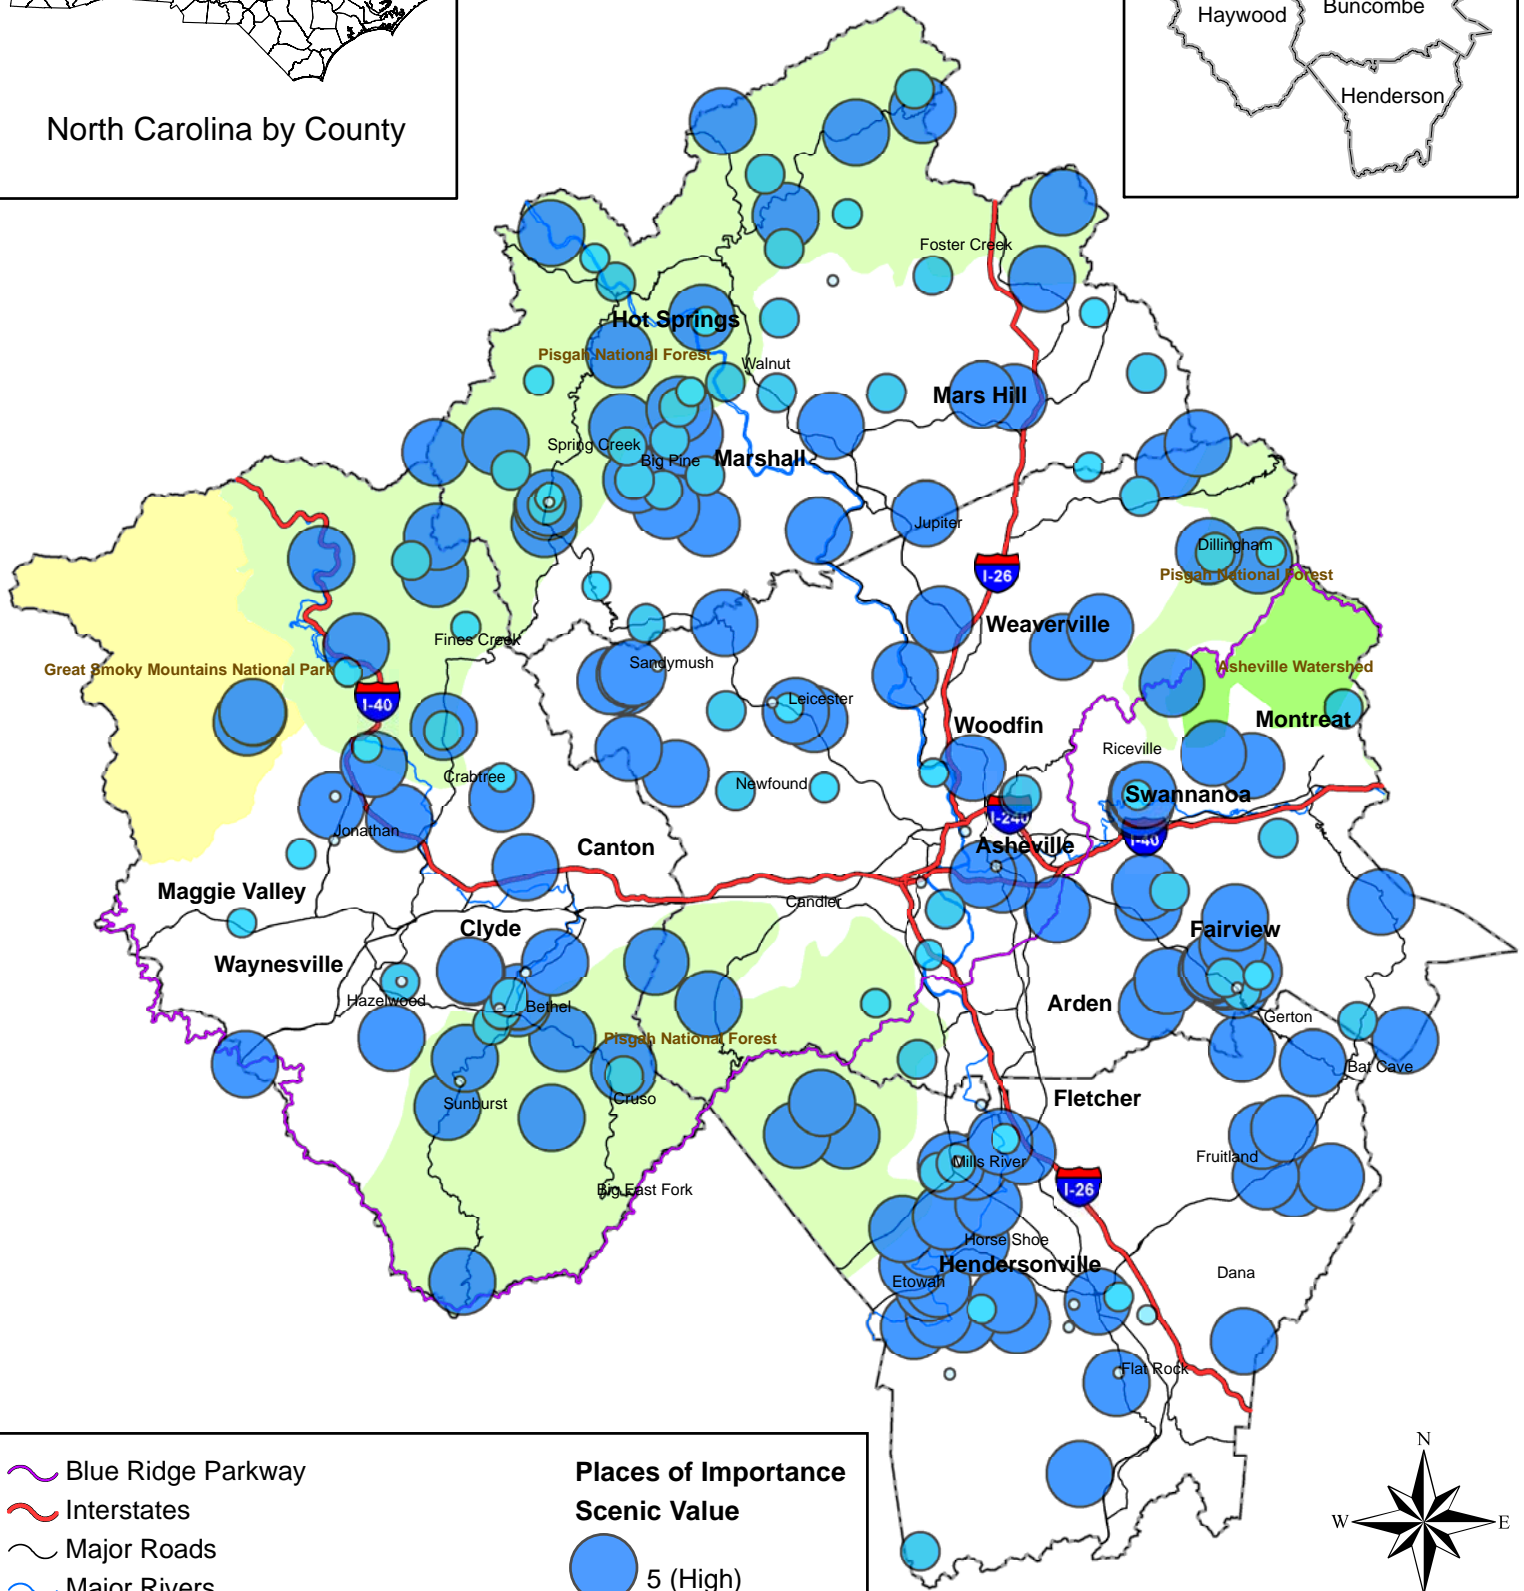

Farmland Values Project

The Four-County Study Region
Community Mapping Activity
Proportional Circles - Scenic

North Carolina by County

- Blue Ridge Parkway
- Interstates
- Major Roads
- Major Rivers
- County Boundaries

Places of Importance Scenic Value

- 5 (High)
- 4
- 3
- 2
- 1 (Low)

Scenic value data was collected from a community mapping activity with residents from the region.