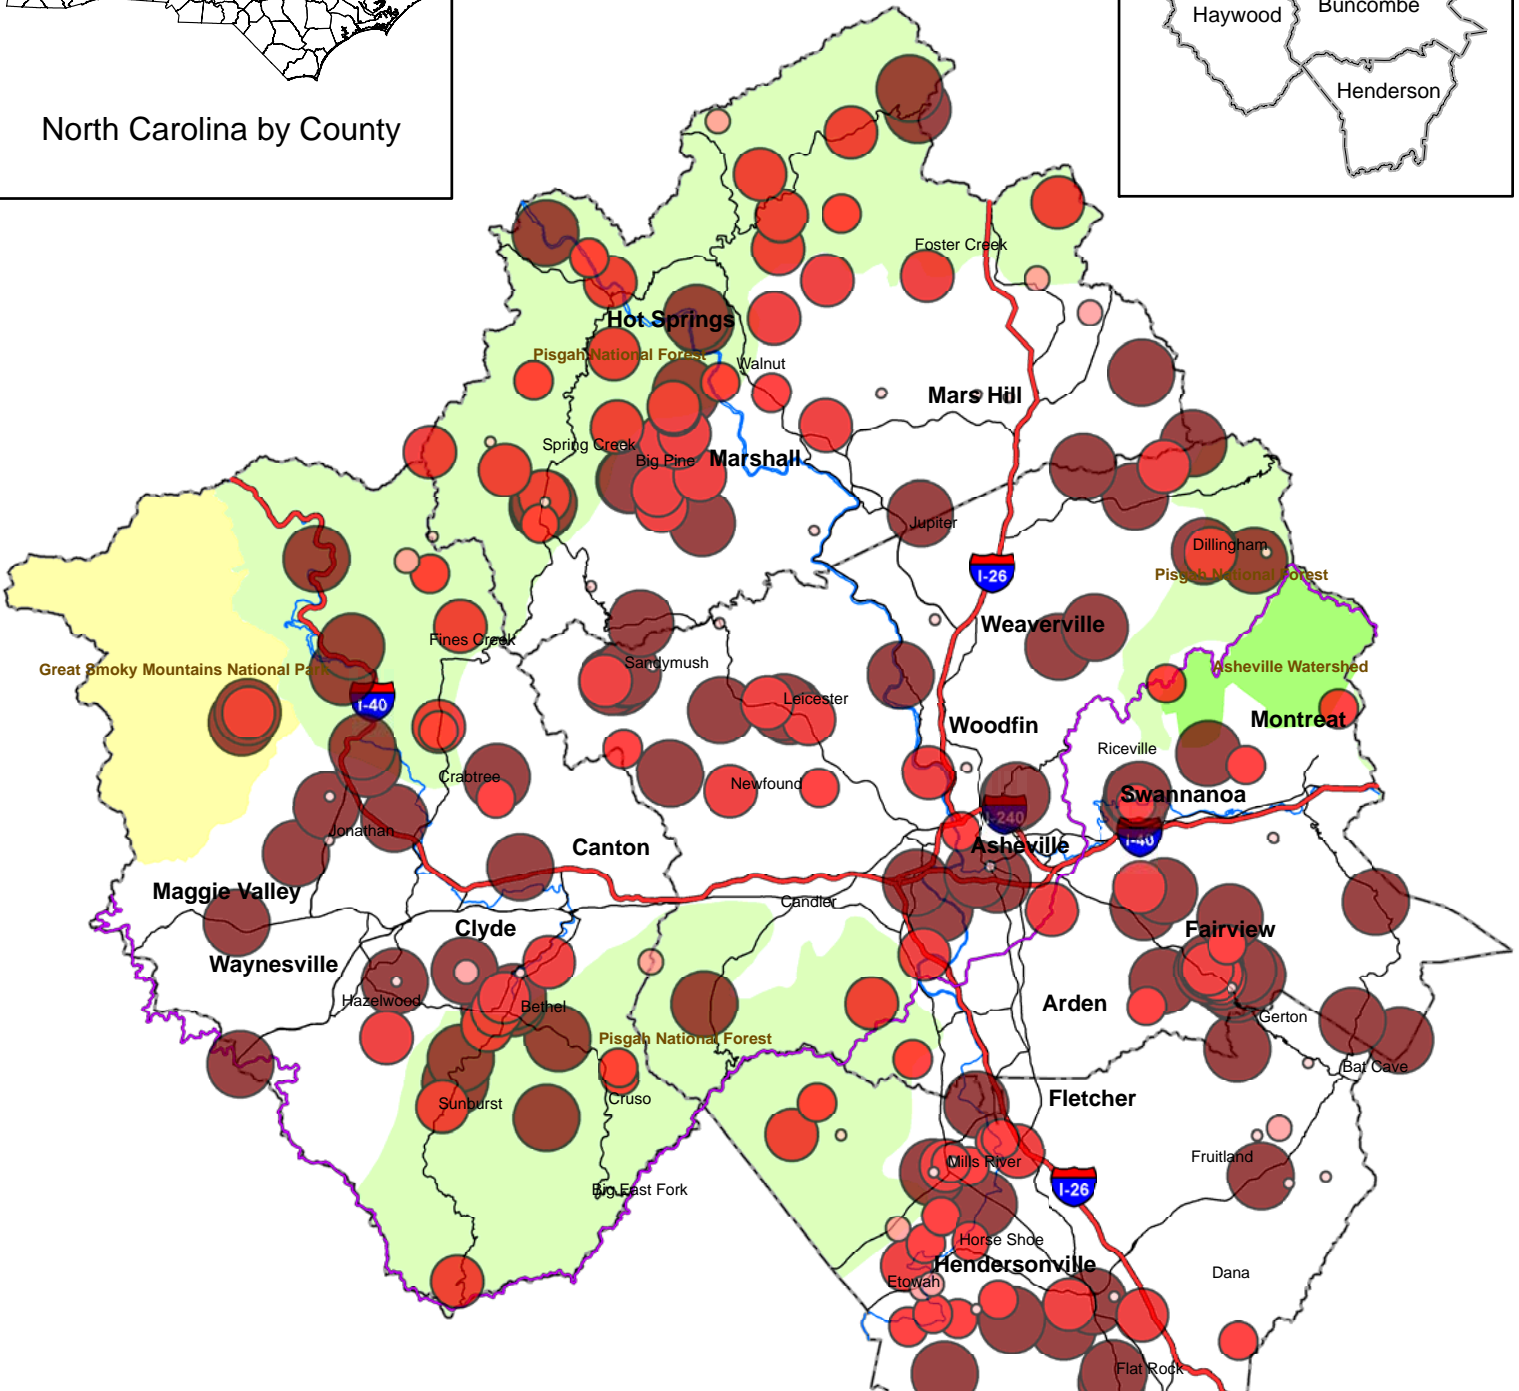

Farmland Values Project

The Four-County Study Region Community Mapping Activity Proportional Circles - Cultural

North Carolina by County

	Blue Ridge Parkway	Places of Importance
	Interstates	Cultural Value
	Major Roads	
	Major Rivers	
	County Boundaries	
	Asheville Watershed	
	Pisgah National Forest	
	Great Smoky Mountains National Park	
		5 (High)
		4
		3
		2
		1 (Low)

Cultural value data was collected from a community mapping activity with residents from the region.